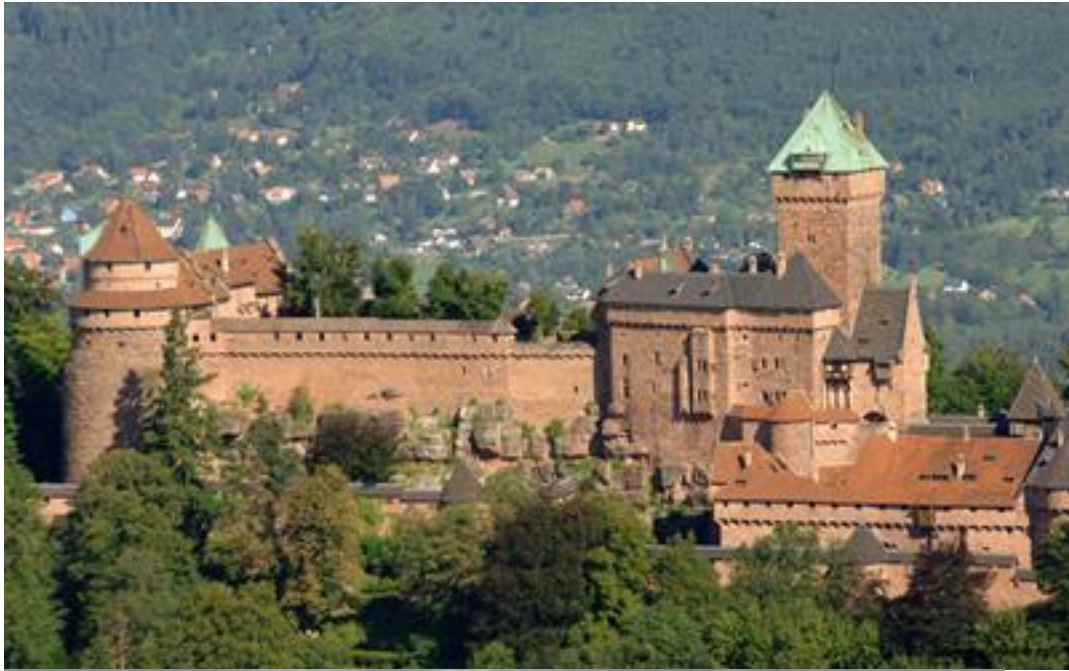

## The castle in its entirety

Discover the castle in its entirety. On a 750 m high rocky spur, the castle overlooks the Alsace plain and the wine route, snaking at its feet.

[1](#) &nbsp; [2](#) &nbsp; [Next page](#) &nbsp;