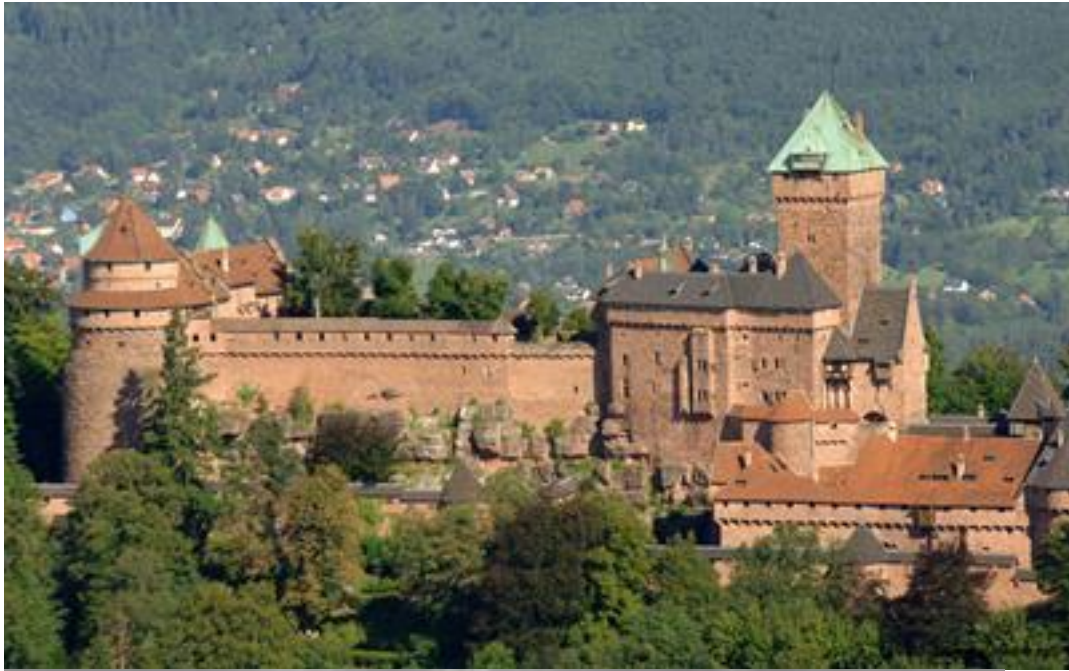

## The castle in its entirety

Discover the castle in its entirety. On a 750 m high rocky spur, the castle overlooks the Alsace plain and the wine route, snaking at its feet.

[1](#) [2](#) [Next page](#)