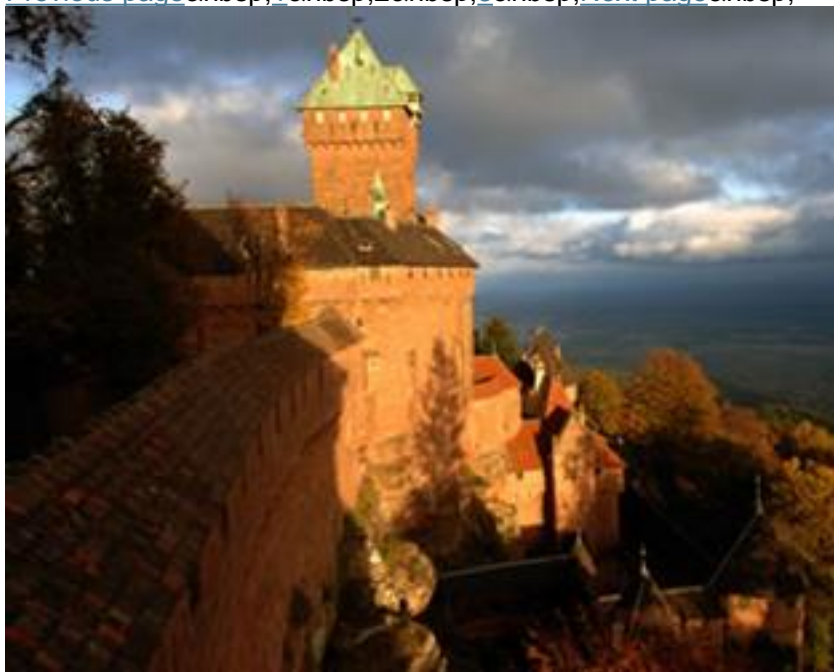

The château keep

The château keep is 62 metres high and offers breathtaking views of the castle itself and over the Alsatian plain.

[Previous page](#) 1 2 3 [Next page](#)

[Zoom Credits](#)

[Zoom Credits](#)